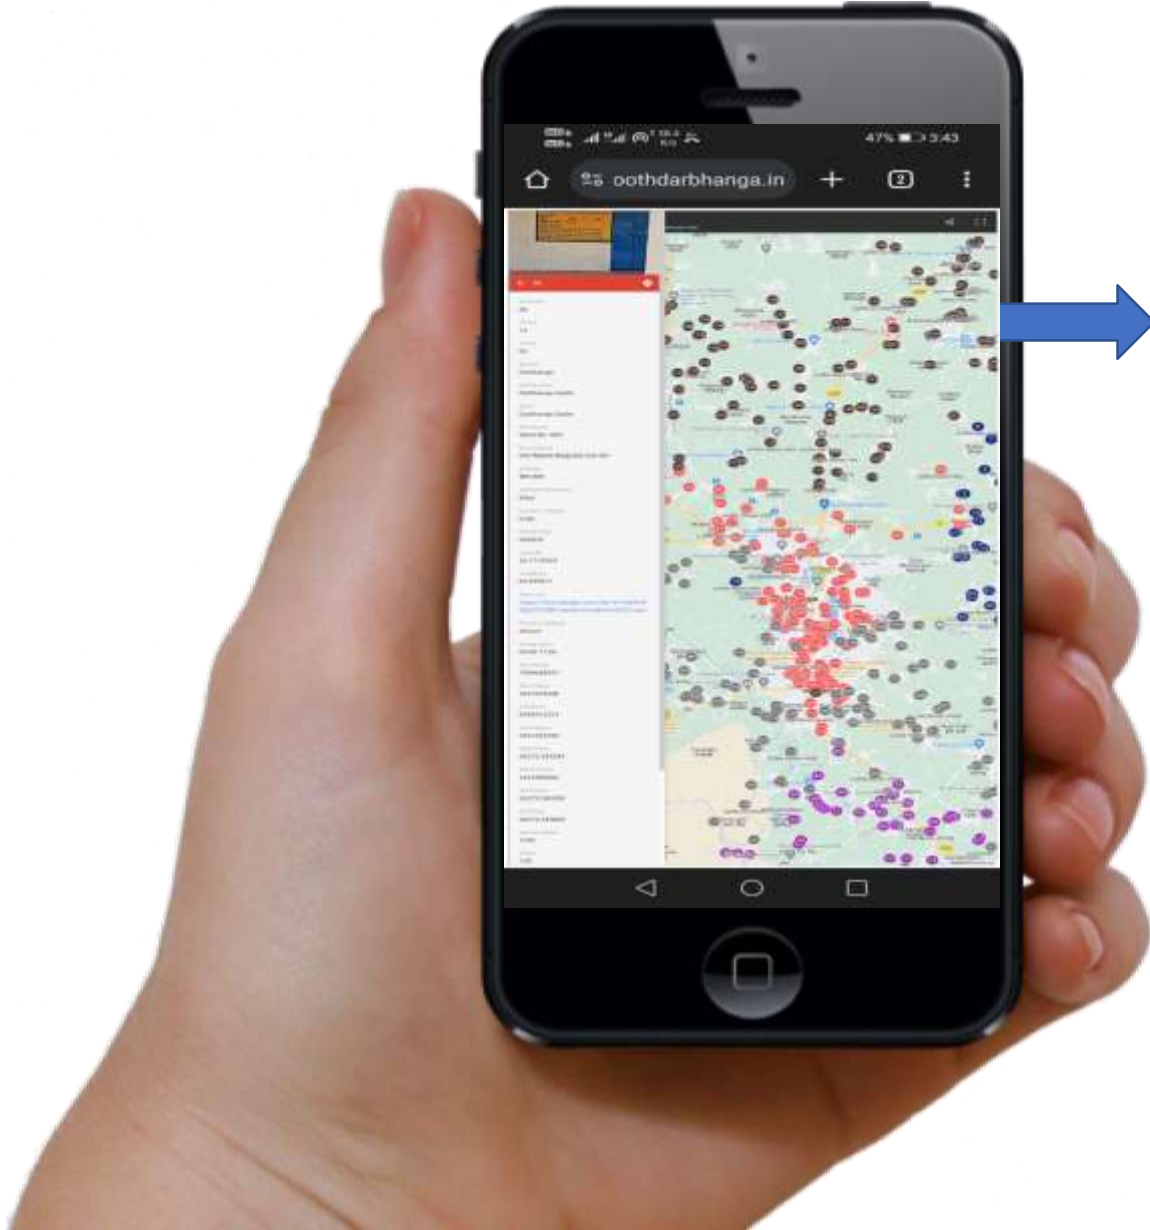

800 m

Turn left

650 m

Turn left onto Mohanpur - Barachatti Rd

Start Show map Pin

The Maps shows directions with each turns with distance.

## Assured Minimum Facilities available at Booths

Select your Assembly Constituency and on your booth number. You will get all information related to booth with Assured Minimum Facility Photos of Booth

## Mobile Application Process (Offline):

- Open Google Map.
- On the top left of the map, click on three horizontal bars.
- Click on Offline Maps, select your area and download.
- Open website [www.pollingboothdarbhanga.in](http://www.pollingboothdarbhanga.in) in web browser and follow below steps to access offline maps. For voter list download, internet access is required and after download it can be used offline too.