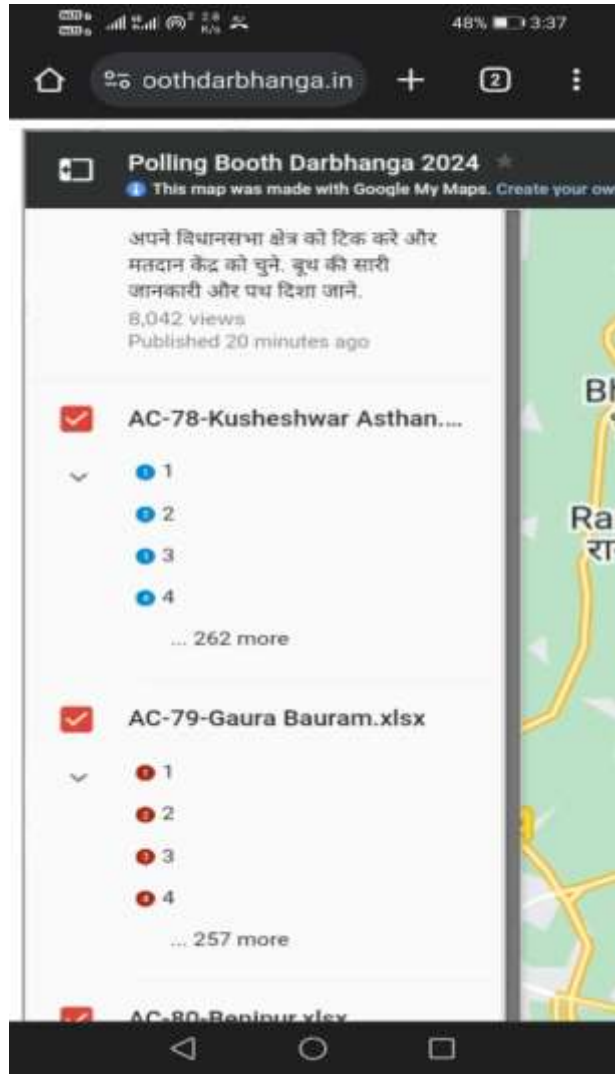

Scan Me

Scan QR Code by QR Scanner app from mobile phone. The scanner will directly route web browser to website [www.pollingboothdarbhanga.in](http://www.pollingboothdarbhanga.in)

✓ Open any web browser in Mobile / Tab

✓ Type [www.pollingboothdarbhanga.in](http://www.pollingboothdarbhanga.in) in address bar

# Website will be opened with following information

Click on three Horizontal bar

User Manual  
YouTube Video

Click on Green Belt or  
on Visible Map.  
The Map will be  
opened in full screen.

Get User Manual in  
Hindi and English

A voter can select his Constituency and Booth

After clicking on above Symbol, it will provide information of Assembly Constituency & Booths.

The size of Map & Blue belt with headline can be increased by dragging it with two fingers on touch screen