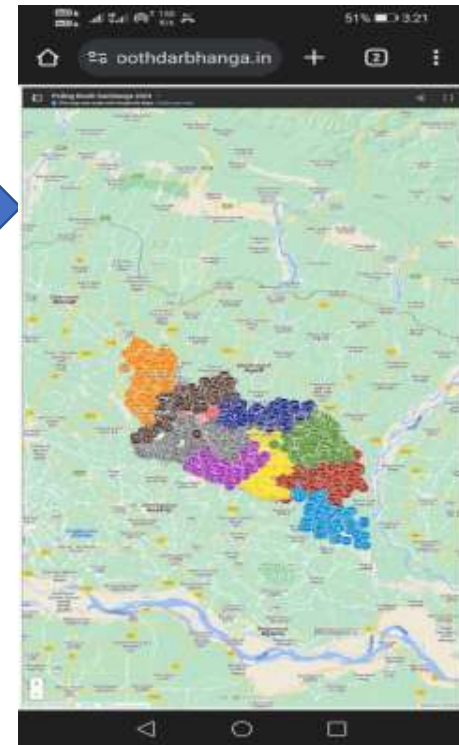

# Website will be opened with following information

Click on three Horizontal bar

User Manual  
YouTube Video

Click on Green Belt or  
on Visible Map.  
The Map will be  
opened in full screen.

Get User Manual in  
Hindi and English

A voter can select his Constituency and Booth

After clicking on above Symbol, it will provide information of Assembly Constituency & Booths.

The size of Map & Blue belt with headline can be increased by dragging it with two fingers on touch screen

Booth No.

Constituency Name & No.

Booth Name, District,  
Sub Division, Block,  
Panchayat, Ward/Thana  
No., Address

User / Voter can get  
constituency wise all  
information related to  
his Booth.

Voter List Download Link

## **Advantage of using Maps:**

1. Direct reach to each and every person in this world using Smart Mobile, Tab or Laptop/Desktop.
2. All information related to booth is available on one platform. Voter list of each booth including supplementary list can be downloaded.
3. Direction to Booth Location from anywhere in this world with traffic details and journey time.
4. Satellite imagery, aerial view, street maps, real-time traffic conditions, and route planning for traveling by foot, car, bicycle, or public transportation.
5. Advantageous in tracking booths by Task Force, Military Forces, Police and other Armed Forces & Guards.
6. Check and verify of Essential Minimum Facility of Booths.
7. This map can be shared to friends, family via email, whatsapp or on social media.
8. The Map & voterlist can be downloaded and can be used offline.
9. The map on website can be used on desktop mode (if google map app is not supporting sometime due to network issue).
10. All Ten constituencies are in different colours, so it is pleasing in look and easy to select own constituency.
11. Booth Numbers are mentioned on the location (which is in colourful circle) to locate booth effortlessly.
12. This application is very easy and amusing in use.