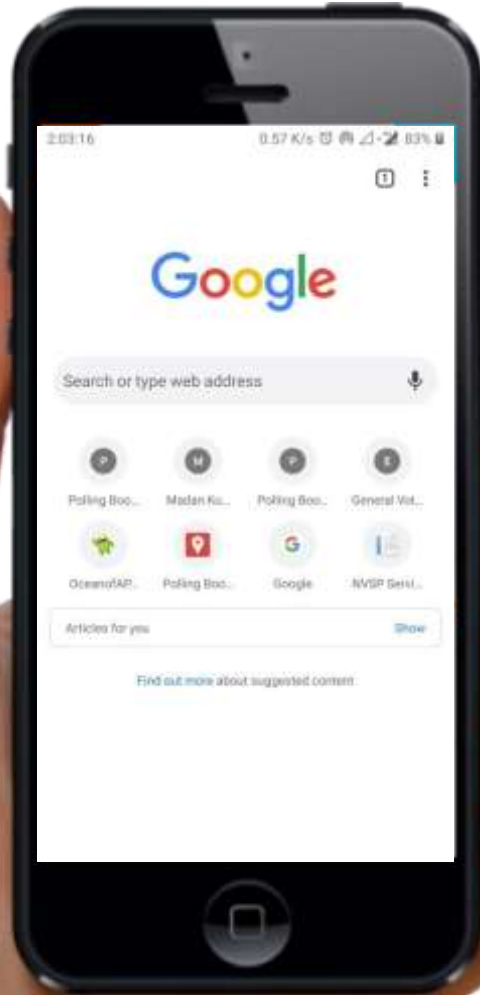

## User Manual

Website [www.pollingboothdarbhanga.in](http://www.pollingboothdarbhanga.in) . Get all information of Booth on your finger tips:

### Requirement: (Smart Phone, Desktop or Laptop)

- It will work on any iOS or Android based smart mobile or Window / Mac book Desktop / Laptop with any network operator internet connection or wifi. If Device is GPS enabled then users can see their current location too.
- Website can be opened in any web browser (Chrome, Firefox, Microsoft Explorer, UC Browser Etc.)

Scan Me

Scan QR Code by QR Scanner app from mobile phone. The scanner will directly route web browser to website [www.pollingboothdarbhanga.in](http://www.pollingboothdarbhanga.in)

✓ Open any web browser in Mobile / Tab

## **Advantage of using Maps:**

1. Direct reach to each and every person in this world using Smart Mobile, Tab or Laptop/Desktop.
2. All information related to booth is available on one platform. Voter list of each booth including supplementary list can be downloaded.
3. Direction to Booth Location from anywhere in this world with traffic details and journey time.
4. Satellite imagery, aerial view, street maps, real-time traffic conditions, and route planning for traveling by foot, car, bicycle, or public transportation.
5. Advantageous in tracking booths by Task Force, Military Forces, Police and other Armed Forces & Guards.
6. Check and verify of Essential Minimum Facility of Booths.
7. This map can be shared to friends, family via email, whatsapp or on social media.
8. The Map & voterlist can be downloaded and can be used offline.
9. The map on website can be used on desktop mode (if google map app is not supporting sometime due to network issue).
10. All Ten constituencies are in different colours, so it is pleasing in look and easy to select own constituency.
11. Booth Numbers are mentioned on the location (which is in colourful circle) to locate booth effortlessly.
12. This application is very easy and amusing in use.