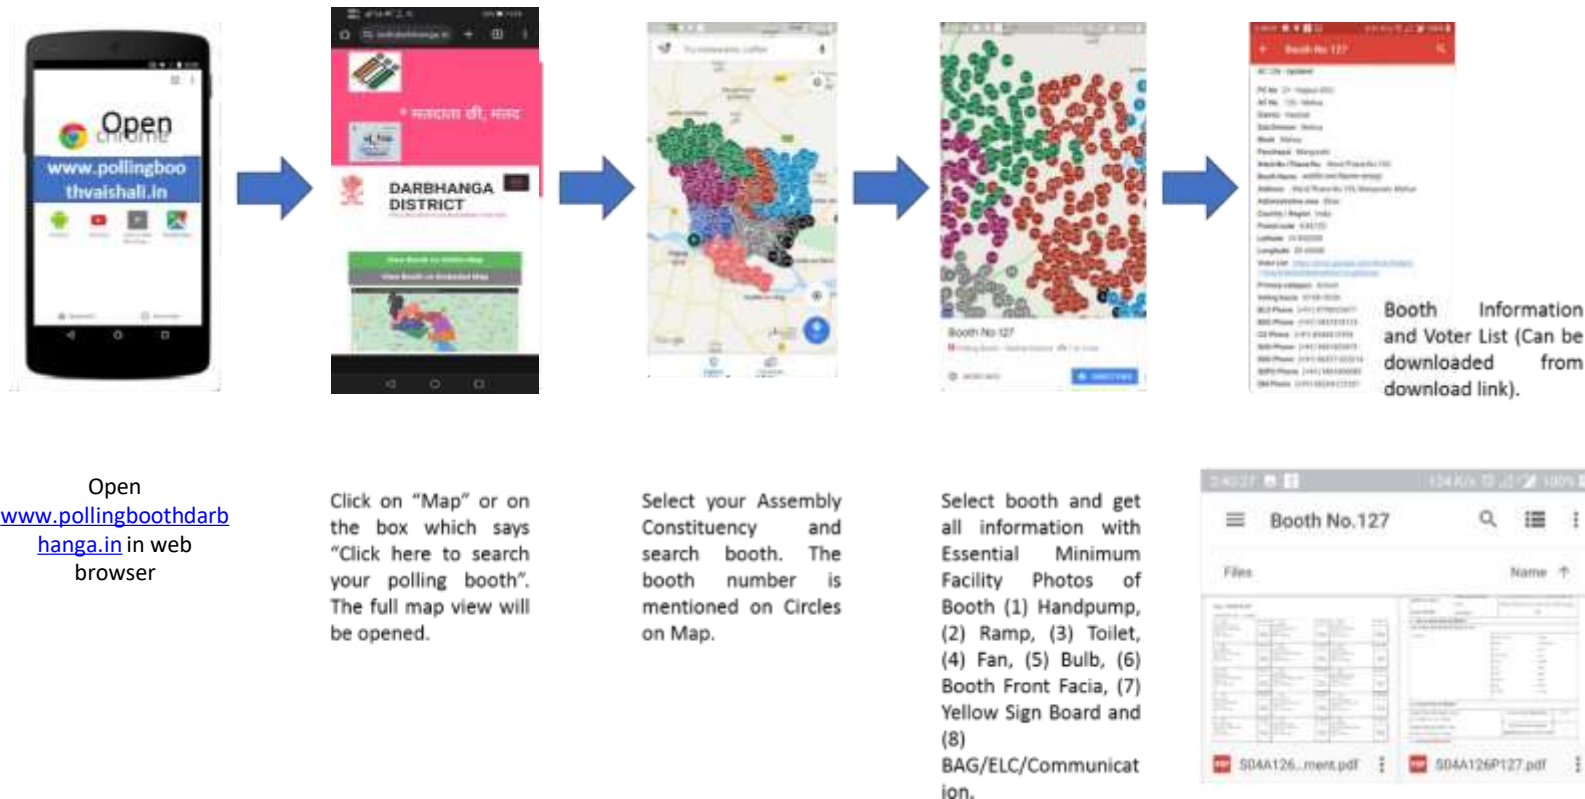

## Assured Minimum Facilities available at Booths

Select your Assembly Constituency and on your booth number. You will get all information related to booth with Assured Minimum Facility Photos of Booth

(1) Yellow Signboard, (2) Ramp, (3) Toilet, (4) Fan, (5) Bulb, (6) Booth Front Facia, (7) Hand pump and (8) ELC/Communication.

## Mobile Application Process (Offline):

- Open Google Map.
- On the top left of the map, click on three horizontal bars.
- Click on Offline Maps, select your area and download.
- Open website [www.pollingboothdarbhanga.in](http://www.pollingboothdarbhanga.in) in web browser and follow below steps to access offline maps. For voter list download, internet access is required and after download it can be used offline too.

## **Advantage of using Maps:**

1. Direct reach to each and every person in this world using Smart Mobile, Tab or Laptop/Desktop.
2. All information related to booth is available on one platform. Voter list of each booth including supplementary list can be downloaded.
3. Direction to Booth Location from anywhere in this world with traffic details and journey time.
4. Satellite imagery, aerial view, street maps, real-time traffic conditions, and route planning for traveling by foot, car, bicycle, or public transportation.
5. Advantageous in tracking booths by Task Force, Military Forces, Police and other Armed Forces & Guards.
6. Check and verify of Essential Minimum Facility of Booths.
7. This map can be shared to friends, family via email, whatsapp or on social media.
8. The Map & voterlist can be downloaded and can be used offline.
9. The map on website can be used on desktop mode (if google map app is not supporting sometime due to network issue).
10. All Ten constituencies are in different colours, so it is pleasing in look and easy to select own constituency.
11. Booth Numbers are mentioned on the location (which is in colourful circle) to locate booth effortlessly.
12. This application is very easy and amusing in use.