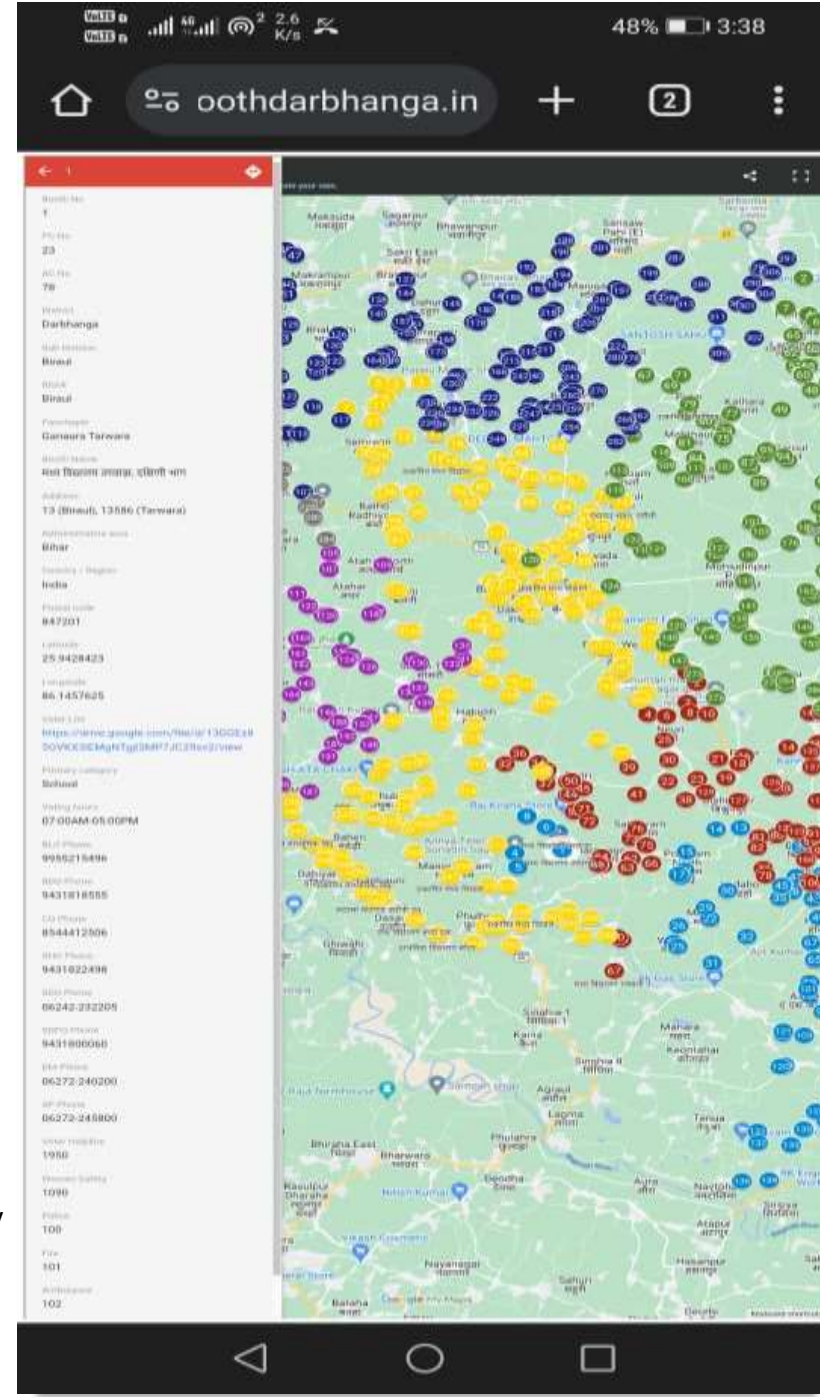

# Website will be opened with following information

Click on three Horizontal bar

User Manual  
YouTube Video

Click on Green Belt or  
on Visible Map.  
The Map will be  
opened in full screen.

Get User Manual in  
Hindi and English

A voter can select his Constituency and Booth

After clicking on above Symbol, it will provide information of Assembly Constituency & Booths.

The size of Map & Blue belt with headline can be increased by dragging it with two fingers on touch screen

Booth No.

Constituency Name & No.

Booth Name, District,  
Sub Division, Block,  
Panchayat, Ward/Thana  
No., Address

User / Voter can get  
constituency wise all  
information related to  
his Booth.

Voter List Download Link

Voting Time

Officers & Emergency  
Contact Numbers

Voter List Download Link:  
The full voter list of particular booth can be downloaded

oohdarbhanga.in

Booth No  
2

PC No  
23

AC No  
78

District  
Darbhanga