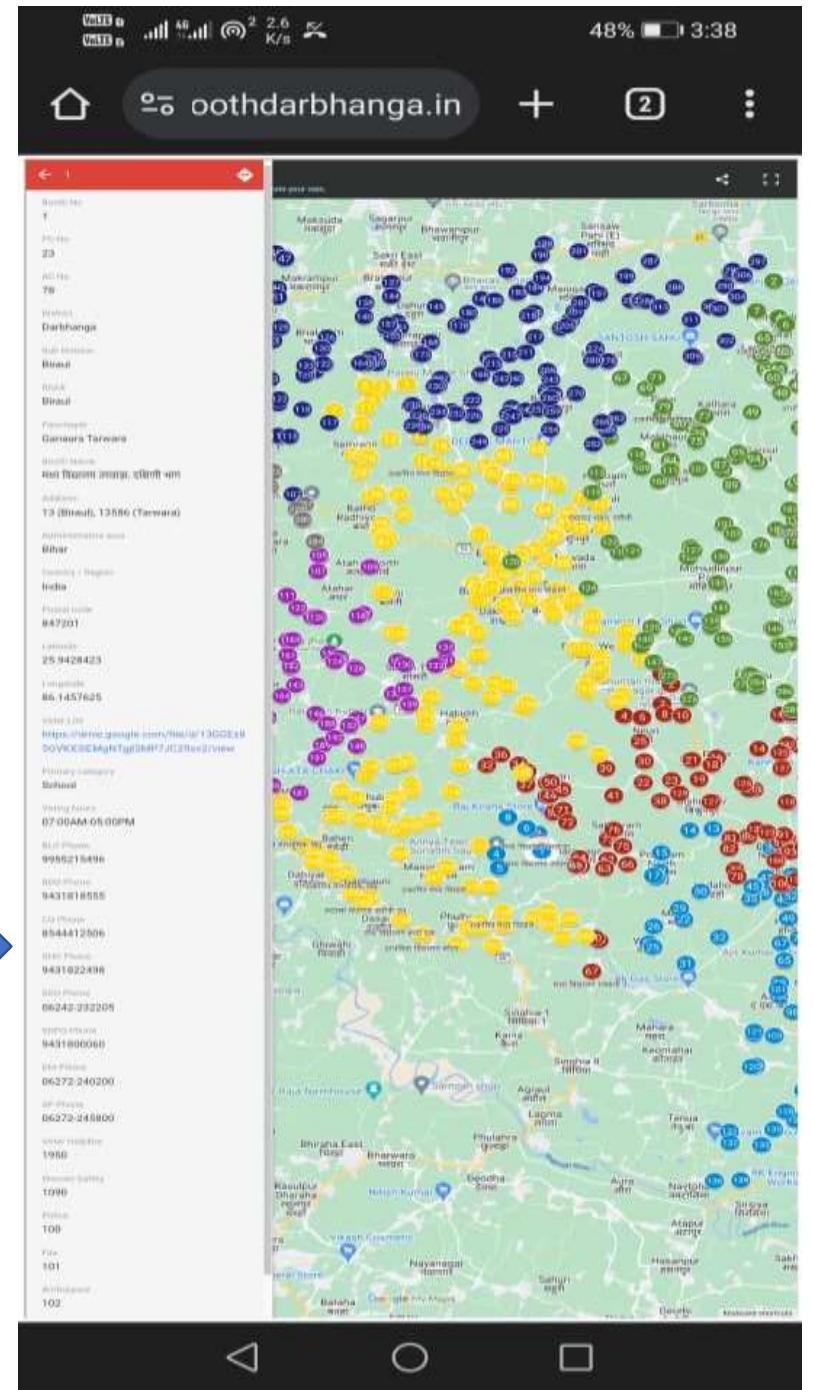

# Website will be opened with following information

Click on three Horizontal bar

User Manual  
YouTube Video

Click on Green Belt or  
on Visible Map.  
The Map will be  
opened in full screen.

Get User Manual in  
Hindi and English

A voter can select his Constituency and Booth

After clicking on above Symbol, it will provide information of Assembly Constituency & Booths.

The size of Map & Blue belt with headline can be increased by dragging it with two fingers on touch screen

Booth No.

Constituency Name & No.

Booth Name, District,  
Sub Division, Block,  
Panchayat, Ward/Thana  
No., Address

User / Voter can get  
constituency wise all  
information related to  
his Booth.

Voter List Download Link

Voting Time

Officers & Emergency  
Contact Numbers

Voter List Download Link:  
The full voter list of particular booth can be downloaded

oohdarbhanga.in

Booth No  
2

PC No  
23

AC No  
78

District  
Darbhanga