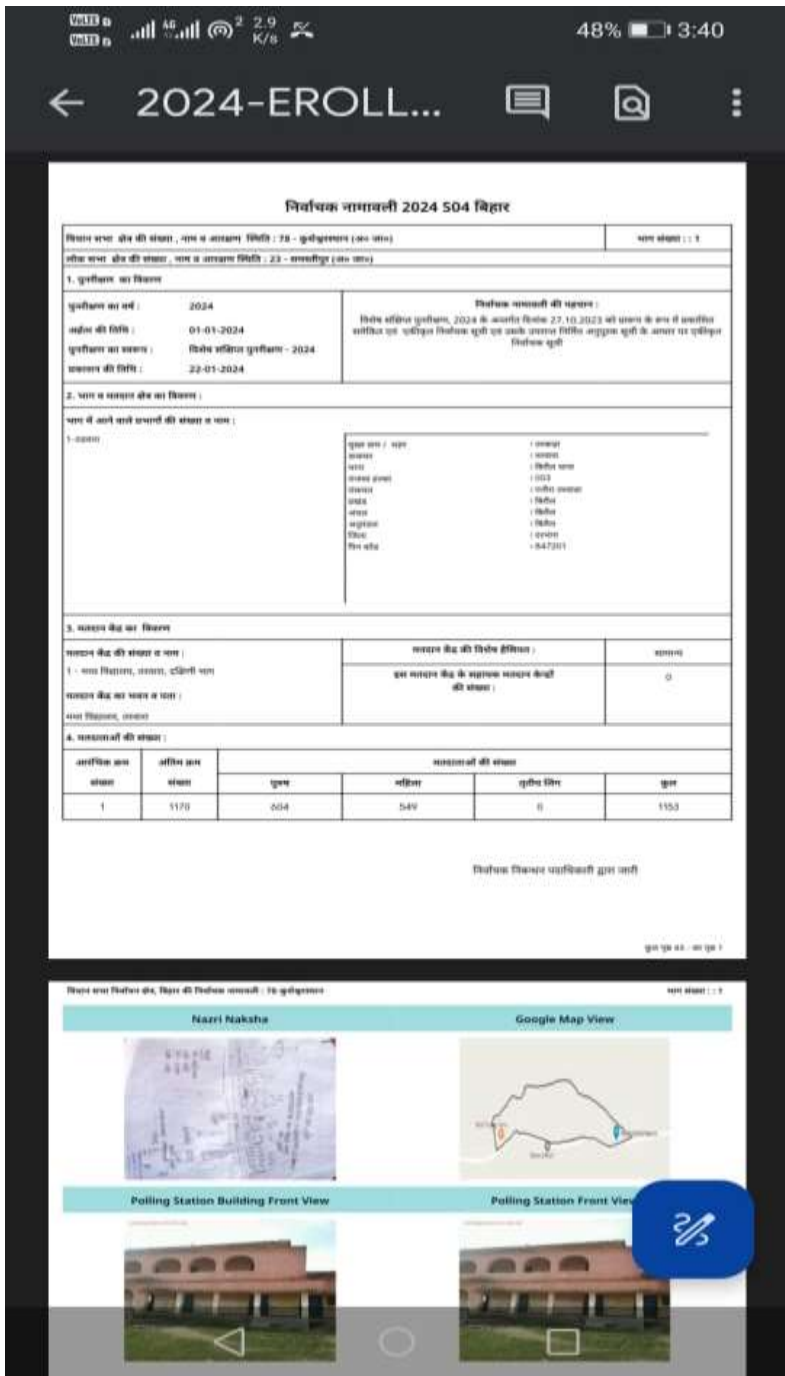

Voter List Download Link:
The full voter list of particular booth can be downloaded