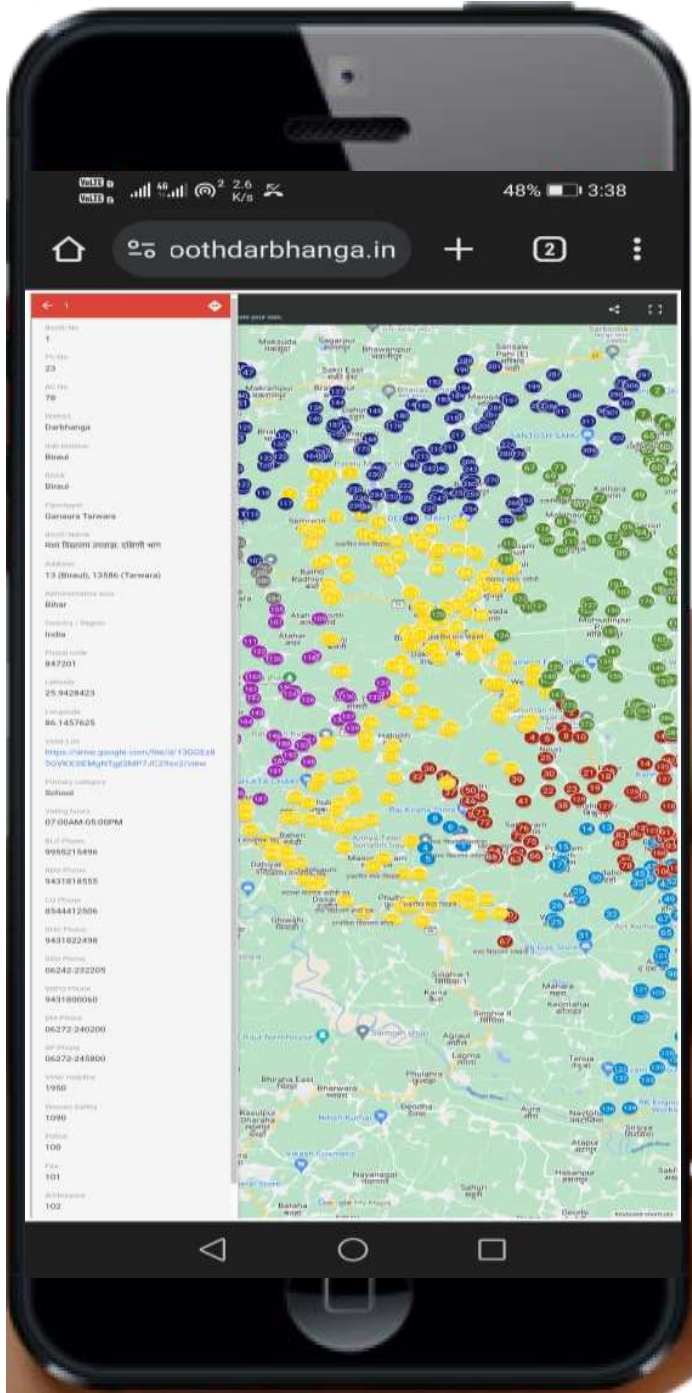

# Website will be opened with following information

Click on three Horizontal bar

User Manual  
YouTube Video

Click on Green Belt or  
on Visible Map.  
The Map will be  
opened in full screen.

Get User Manual in  
Hindi and English

A voter can select his Constituency and Booth

After clicking on above Symbol, it will provide information of Assembly Constituency & Booths.

The size of Map & Blue belt with headline can be increased by dragging it with two fingers on touch screen

Booth No.

Constituency Name & No.

Booth Name, District,  
Sub Division, Block,  
Panchayat, Ward/Thana  
No., Address

User / Voter can get  
constituency wise all  
information related to  
his Booth.

Voter List Download Link

## **Advantage of using Maps:**

1. Direct reach to each and every person in this world using Smart Mobile, Tab or Laptop/Desktop.
2. All information related to booth is available on one platform. Voter list of each booth including supplementary list can be downloaded.
3. Direction to Booth Location from anywhere in this world with traffic details and journey time.
4. Satellite imagery, aerial view, street maps, real-time traffic conditions, and route planning for traveling by foot, car, bicycle, or public transportation.
5. Advantageous in tracking booths by Task Force, Military Forces, Police and other Armed Forces & Guards.
6. Check and verify of Essential Minimum Facility of Booths.
7. This map can be shared to friends, family via email, whatsapp or on social media.
8. The Map & voterlist can be downloaded and can be used offline.
9. The map on website can be used on desktop mode (if google map app is not supporting sometime due to network issue).
10. All Ten constituencies are in different colours, so it is pleasing in look and easy to select own constituency.
11. Booth Numbers are mentioned on the location (which is in colourful circle) to locate booth effortlessly.
12. This application is very easy and amusing in use.