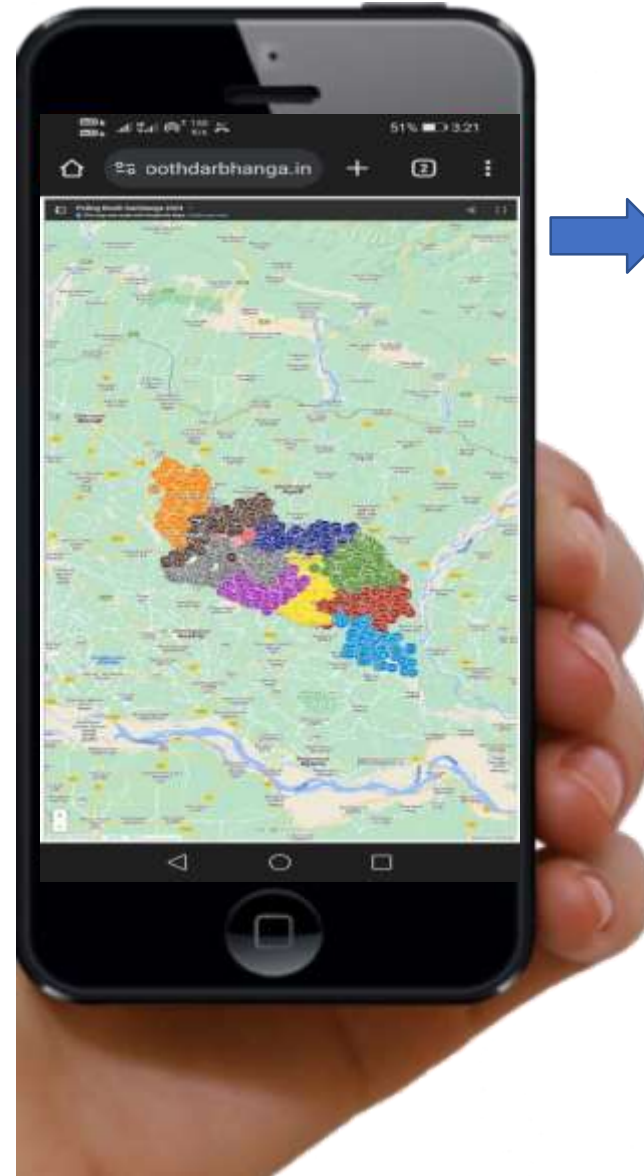

# Website will be opened with following information

Click on three Horizontal bar

User Manual  
YouTube Video

Click on Green Belt or  
on Visible Map.  
The Map will be  
opened in full screen.

Get User Manual in  
Hindi and English

A voter can select his Constituency and Booth

After clicking on above Symbol, it will provide information of Assembly Constituency & Booths.

The size of Map & Blue belt with headline can be increased by dragging it with two fingers on touch screen

Booth No.

Constituency Name & No.

Booth Name, District,  
Sub Division, Block,  
Panchayat, Ward/Thana  
No., Address

User / Voter can get  
constituency wise all  
information related to  
his Booth.

Voter List Download Link

## **Advantage of using Maps:**

1. Direct reach to each and every person in this world using Smart Mobile, Tab or Laptop/Desktop.
2. All information related to booth is available on one platform. Voter list of each booth including supplementary list can be downloaded.
3. Direction to Booth Location from anywhere in this world with traffic details and journey time.
4. Satellite imagery, aerial view, street maps, real-time traffic conditions, and route planning for traveling by foot, car, bicycle, or public transportation.
5. Advantageous in tracking booths by Task Force, Military Forces, Police and other Armed Forces & Guards.
6. Check and verify of Essential Minimum Facility of Booths.
7. This map can be shared to friends, family via email, whatsapp or on social media.
8. The Map & voterlist can be downloaded and can be used offline.
9. The map on website can be used on desktop mode (if google map app is not supporting sometime due to network issue).
10. All Ten constituencies are in different colours, so it is pleasing in look and easy to select own constituency.
11. Booth Numbers are mentioned on the location (which is in colourful circle) to locate booth effortlessly.
12. This application is very easy and amusing in use.