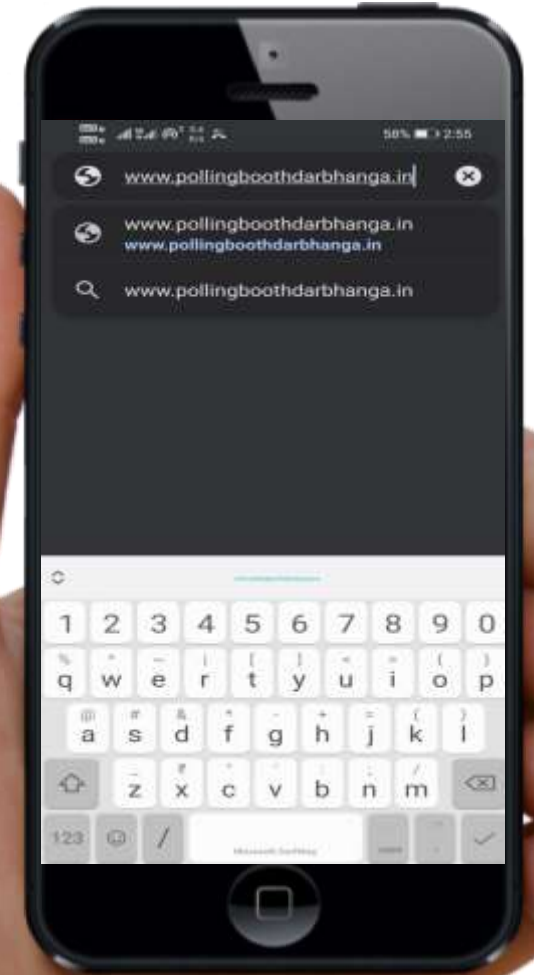

## User Manual

Website [www.pollingboothdarbhanga.in](http://www.pollingboothdarbhanga.in) . Get all information of Booth on your finger tips:

### Requirement: (Smart Phone, Desktop or Laptop)

- It will work on any iOS or Android based smart mobile or Window / Mac book Desktop / Laptop with any network operator internet connection or wifi. If Device is GPS enabled then users can see their current location too.
- Website can be opened in any web browser (Chrome, Firefox, Microsoft Explorer, UC Browser Etc.)

Scan Me

Scan QR Code by QR Scanner app from mobile phone. The scanner will directly route web browser to website [www.pollingboothdarbhanga.in](http://www.pollingboothdarbhanga.in)

✓ Open any web browser in Mobile / Tab

A voter can select his Constituency and Booth

After clicking on above Symbol, it will provide information of Assembly Constituency & Booths.

The size of Map & Blue belt with headline can be increased by dragging it with two fingers on touch screen